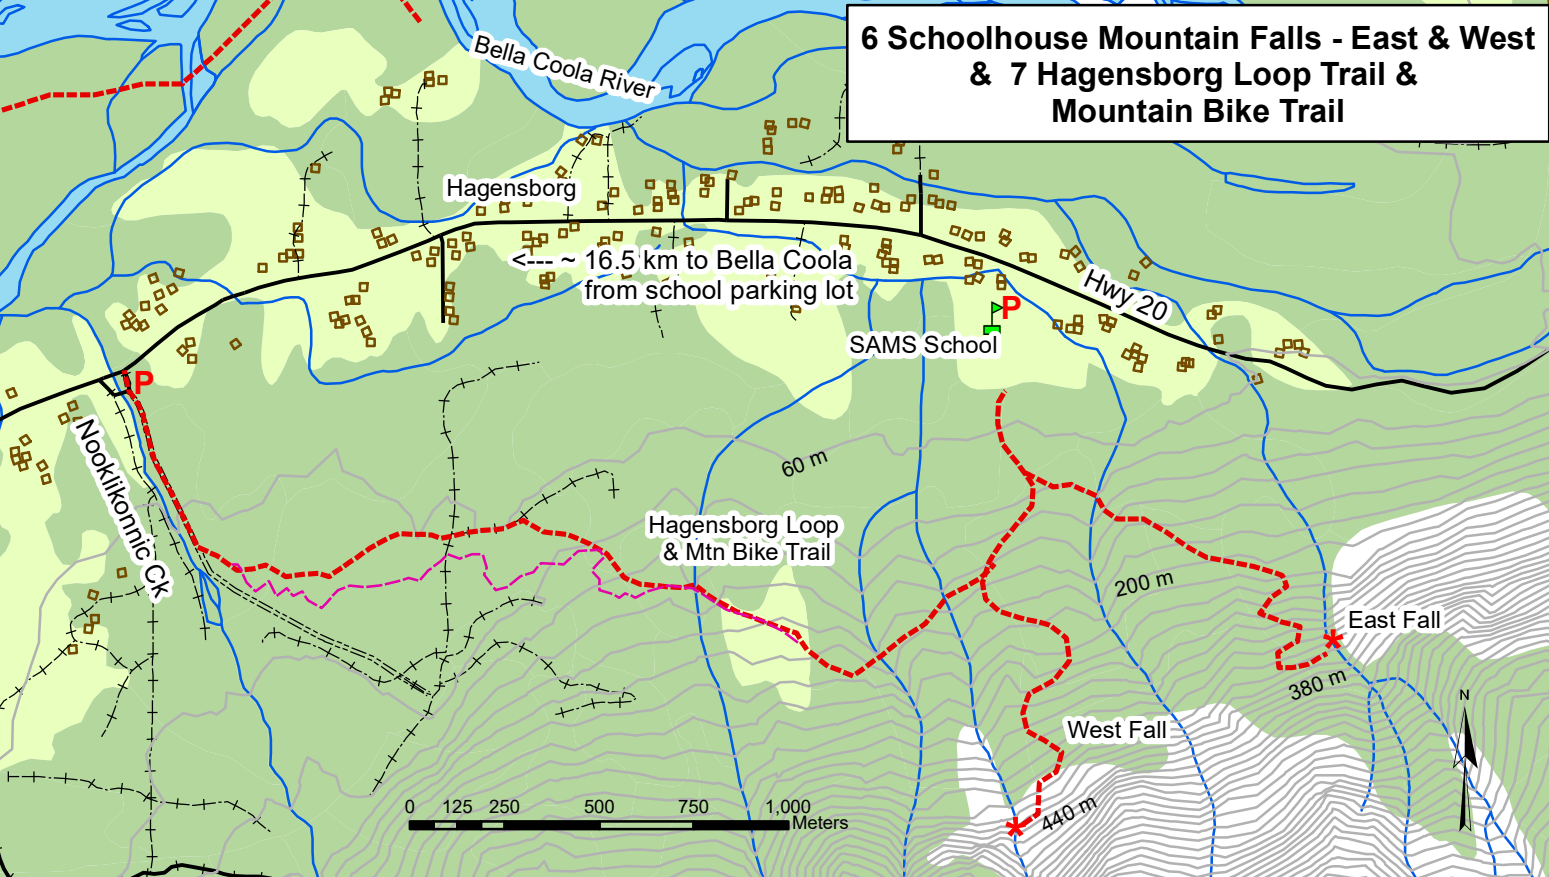

6 Schoolhouse Mountain Falls - East & West & 7 Hagensborg Loop Trail & Mountain Bike Trail

Bella Coola River

Hagensborg

← ~ 16.5 km to Bella Coola
from school parking lot

SAMS School

Hwy 20

Nooklikonic Ck

Hagensborg Loop
& Mtn Bike Trail

East Fall

West Fall

0 125 250 500 750 1,000
Meters