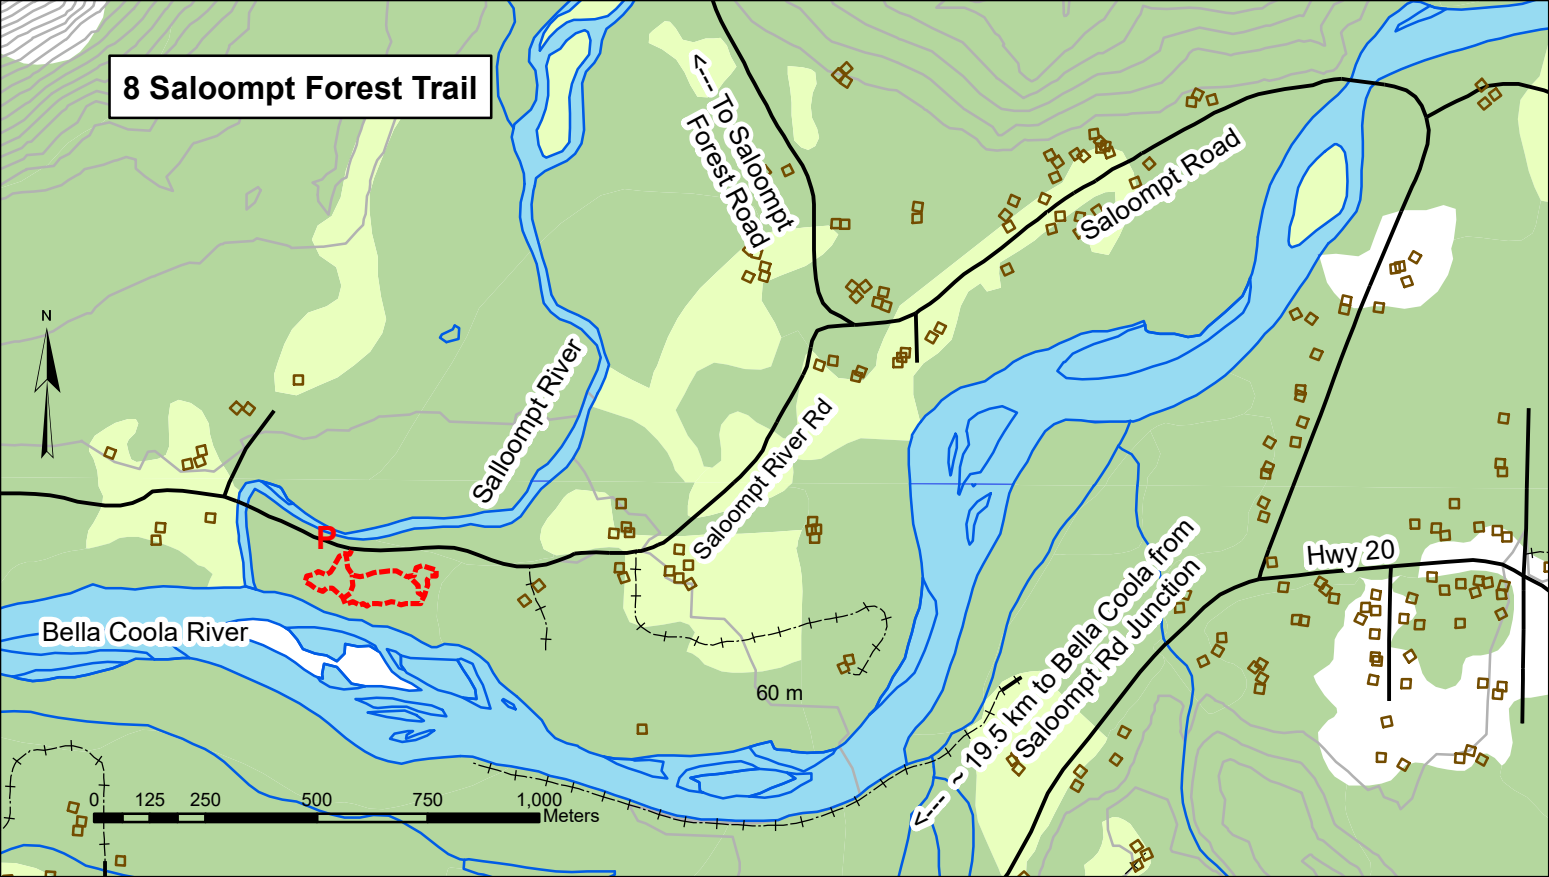

# 8 Saloompt Forest Trail

To Saloompt Forest Road

Saloompt Road

Saloompt River

Saloompt River Rd

Bella Coola River

Hwy 20

19.5 km to Bella Coola from Saloompt Rd Junction

60 m

0 125 250 500 750 1,000 Meters