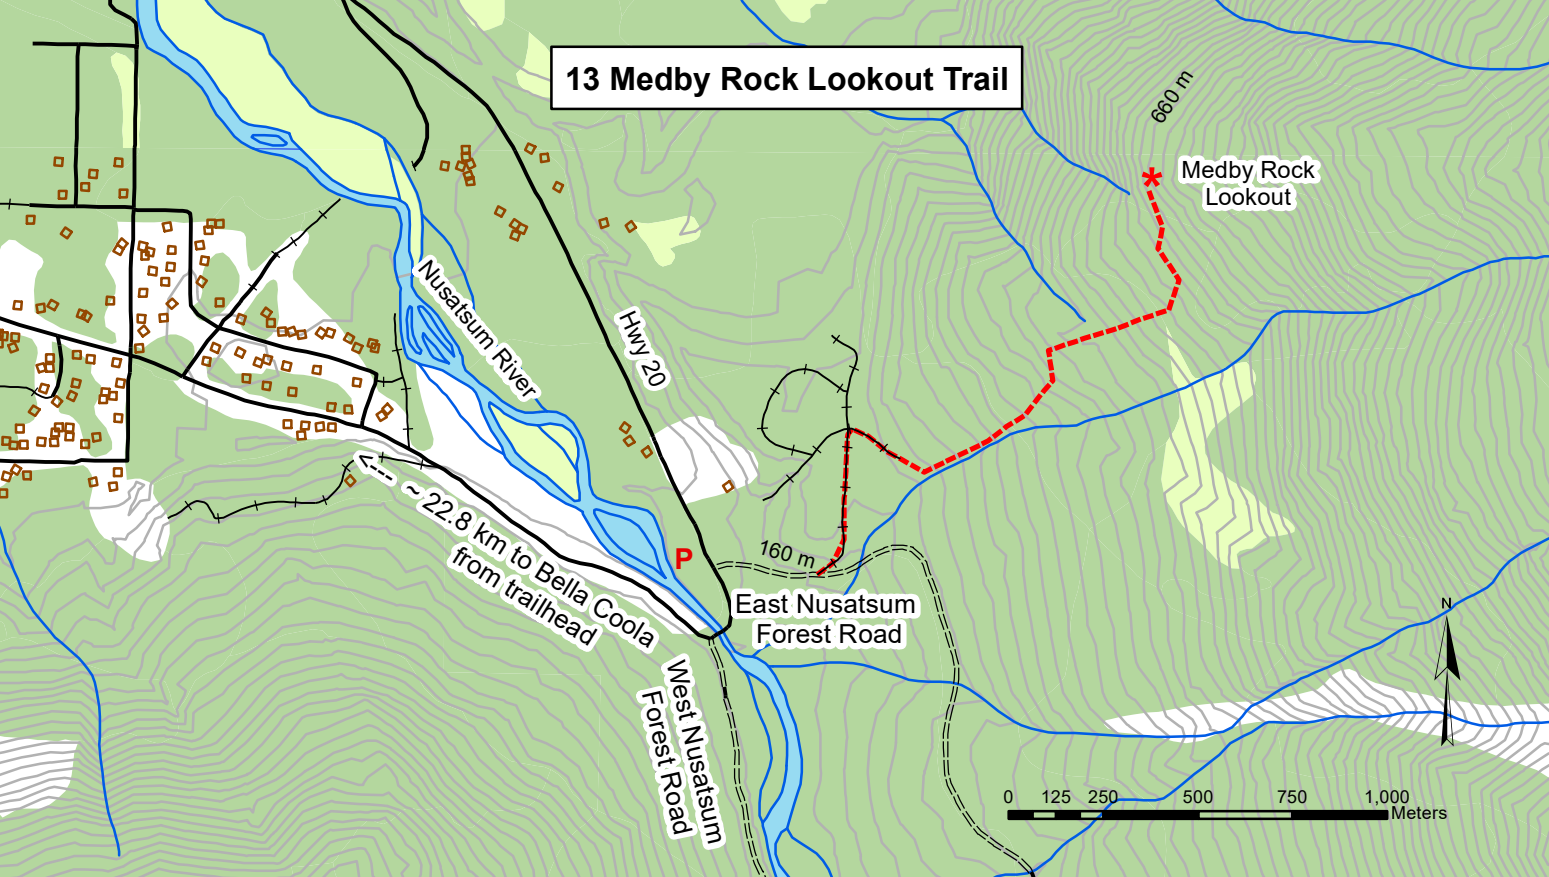

# 13 Medby Rock Lookout Trail

Nusatsum River

Hwy 20

~22.8 km to Bella Coola  
from trailhead

P

160 m

East Nusatsum  
Forest Road

West Nusatsum  
Forest Road

660 m

Medby Rock  
Lookout

0 125 250 500 750 1,000  
Meters